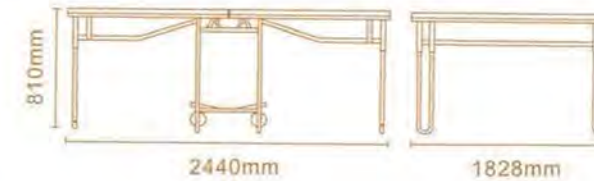

Product Description: รายละเอียดสินค้า

1. Center นั่งได้ 12 คน จำนวนโต๊ะ Dia. 72"
2. Second Annulus นั่งได้ 4 คน จำนวน 4 โต๊ะ Dia. 144"
3. Third Annulus นั่งได้ 36 คน จำนวน 8 โต๊ะ Dia. 216"
4. Fourth Annulus นั่งได้ 48 คน จำนวน 10 โต๊ะ Dia. 288"
5. Fifth Annulus นั่งได้ 60 คน จำนวน 12 โต๊ะ Dia. 360"

SH221
1220(W) x 2440(D) x 410-610(H) mm
1828(W) x 2440(D) x 410-610(H) mm

SH221-1