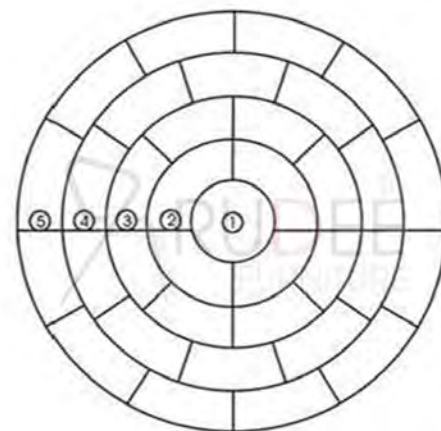

Multi-Used Folding Table Series

Lay Out of Table Combination

Table size: ขนาดหน้าทึบโต๊ะ:

- 18" X 48" = 2 persons
- 18" X 60" = 2 persons
- 18" X 72" = 3 persons
- 18" X 96" = 4 persons
- 30" X 48" = 4-6 person
- 30" X 60" = 6 persons
- 30" X 72" = 8 persons
- 30" X 96" = 10 persons

TO KNOW THE SIZE OF THE BANQUET ROUND TABLE YOU NEED, ASSUME 21" SPACE FOR EACH PERSON PLEASE USE THE FOLLOWING FORMULA FOR CALCULATION:

$$\frac{\text{DIAMETER (IN.)} \times 3.14 (\pi)}{21"} = \text{SEATING CAPACITY}$$

- 42" Dia. = 4 persons
- 48" Dia. = 6 persons
- 54" Dia. = 6-8 persons
- 60" Dia. = 8-10 persons
- 66" Dia. = 10 persons
- 72" Dia. = 10-12 persons

Product Description: รายละเอียดสินค้า

1. Center นั่งได้ 12 คน จำนวนโต๊ะ Dia. 72"
2. Second Annulus นั่งได้ 4 คน จำนวน 4 โต๊ะ Dia. 144"
3. Third Annulus นั่งได้ 36 คน จำนวน 8 โต๊ะ Dia. 216"
4. Fourth Annulus นั่งได้ 48 คน จำนวน 10 โต๊ะ Dia. 288"
5. Fifth Annulus นั่งได้ 60 คน จำนวน 12 โต๊ะ Dia. 360"

SH221
1220(W) x 2440(D) x 410-610(H) mm
1828(W) x 2440(D) x 410-610(H) mm