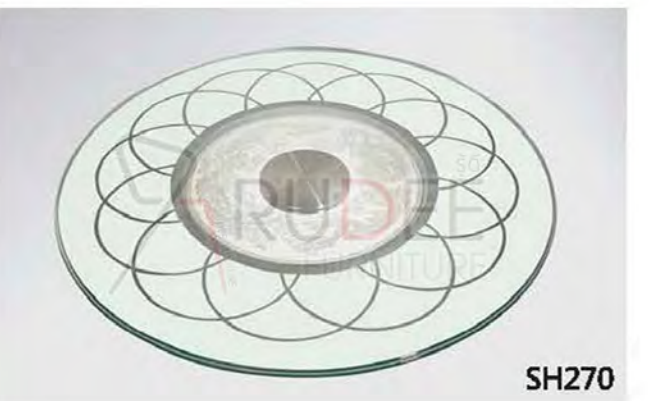

SH250

SH270