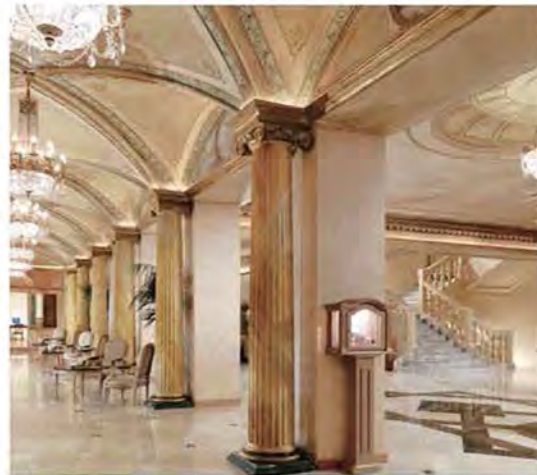

SA715
450(W) x 500(D) x 460(SH) x 960(H)

SA708
450(W) x 500(D) x 460(SH) x 900(H)

Full Upholstered Series

Wood Grain Finishing Series

SA723
460(W) x 520(D) x 470(SH) x 1030(H)

Wood Grain Finishing Series

Professional Furniture
and Facilities for
Hotel Banquets