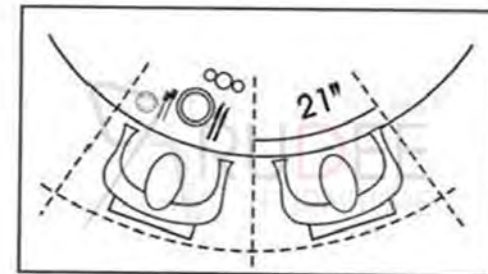

Multi-Used Folding Table Series

Lay Out of Table Combination

Table size: ขนาดหน้าทึบโต๊ะ:

- 18" X 48" = 2 persons
- 18" X 60" = 2 persons
- 18" X 72" = 3 persons
- 18" X 96" = 4 persons
- 30" X 48" = 4-6 person
- 30" X 60" = 6 persons
- 30" X 72" = 8 persons
- 30" X 96" = 10 persons

TO KNOW THE SIZE OF THE BANQUET ROUND TABLE YOU NEED, ASSUME 21" SPACE FOR EACH PERSON PLEASE USE THE FOLLOWING FORMULA FOR CALCULATION:

$$\frac{\text{DIAMETER (IN.)} \times 3.14 (\pi)}{21"} = \text{SEATING CAPACITY}$$

- 42" Dia. = 4 persons
- 48" Dia. = 6 persons
- 54" Dia. = 6-8 persons
- 60" Dia. = 8-10 persons
- 66" Dia. = 10 persons
- 72" Dia. = 10-12 persons

Product Description: รายละเอียดสินค้า

1. Center นั่งได้ 12 คน จำนวนโต๊ะ Dia. 72"
2. Second Annulus นั่งได้ 4 คน จำนวน 4 โต๊ะ Dia. 144"
3. Third Annulus นั่งได้ 36 คน จำนวน 8 โต๊ะ Dia. 216"
4. Fourth Annulus นั่งได้ 48 คน จำนวน 10 โต๊ะ Dia. 288"
5. Fifth Annulus นั่งได้ 60 คน จำนวน 12 โต๊ะ Dia. 360"

SH221
1220(W) x 2440(D) x 410-610(H) mm
1828(W) x 2440(D) x 410-610(H) mm