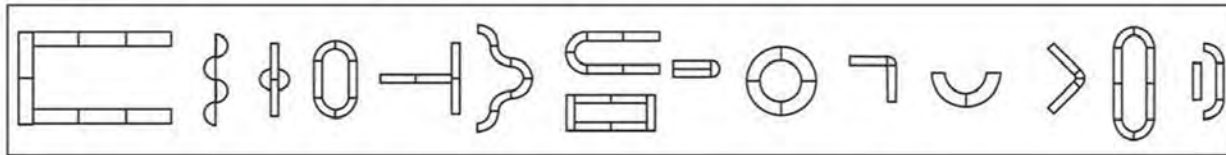

SH6091
φ 1800 x 760(H) mm

SH6090
φ 1800 x 760(H) mm

SH6100

Multi-Used Folding Table Series

Lay Out of Table Combination

Table size: ขนาดหน้าทึบโต๊ะ:

- 18" X 48" = 2 persons
- 18" X 60" = 2 persons
- 18" X 72" = 3 persons
- 18" X 96" = 4 persons
- 30" X 48" = 4-6 person
- 30" X 60" = 6 persons
- 30" X 72" = 8 persons
- 30" X 96" = 10 persons