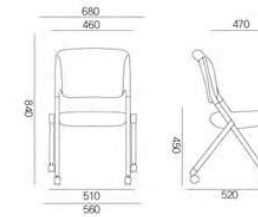

# HANNO

BG-817

CHAIR SIZE

BG-817A

BG-817L

BG-817WL

BG-817W

STACKABLE CHAIR

## Product Detailing

TOP SIZE

L1500 ( 750 ) \*W650mm

L1200-1600\*W400-600mm

L750 mm

H750mm

TOP TYPOLOGY