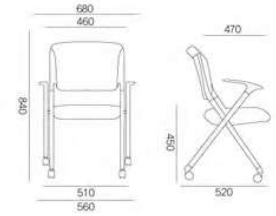

# HANNO

BG-817

CHAIR SIZE

BG-817A

BG-817L

BG-817WL

BG-817W

STACKABLE CHAIR

## Product Detailing

TOP SIZE

L1500 ( 750 ) \*W650mm

L1200-1600\*W400-600mm

L750 mm

H750mm

TOP TYPOLOGY