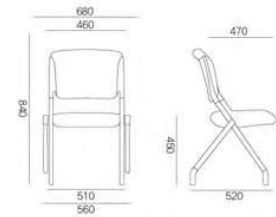

# HANNO

BG-817

CHAIR SIZE

BG-817A

BG-817L

BG-817WL

BG-817W

STACKABLE CHAIR

## Product Detailing

TOP SIZE

L1500 ( 750 ) \*W650mm

L1200-1600\*W400-600mm

L750 mm

H750mm

TOP TYPOLOGY