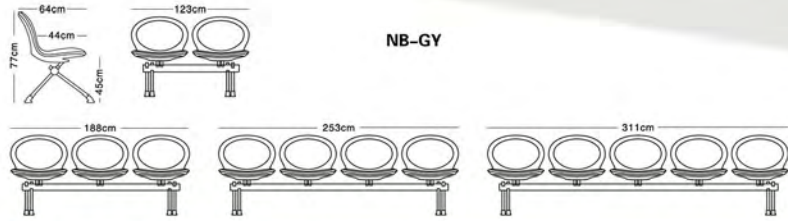

NB-GY

PRODUCT INTRODUCTION

- Net Series mesh chair products are ventilating and comfortable, giving you the cool feeling even after exposure to burning sun.
- Lasting durability and prevention of rusting and fading.
- We adopt mesh design for ease of cleaning and saving cleaning time and difficulty.
- Different colors are available in spray coating, demonstrating different individualized styles and natural integration with environment.
- Net Series mesh chair features unique trendy shapes, leading the new trend of mesh chair.

วัสดุสีผ้าตาข่าย
Nylon Fabric

WBS Series Public Chair