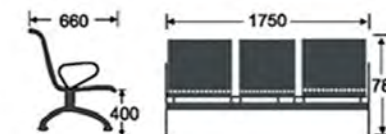

Public Seat Chair by Rudee

MODEL: RD-PBC-LE-IRON-05  
Size: D630XW2630XH400MM  
PRICE: 6,000.-

MODEL: RD-PBC-LE-STEEL-03  
Size: D720XW1750XH780MM  
PRICE: 6,500.-

MODEL: RD-PBC-LE-IRON-03  
Size: D630XW1750XH780MM  
PRICE: 6,200.-