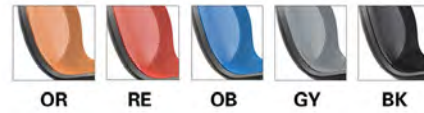

วัสดุสีผ้าตาข่าย
Nylon Fabric