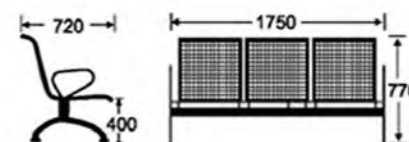

Public Seat Chair by Rudee

MODEL: RD-PBC-LE-IRON-05  
Size: D630XW2630XH400MM  
PRICE: 6,000.-

MODEL: RD-PBC-LE-STEEL-03  
Size: D720XW1750XH780MM  
PRICE: 6,500.-

MODEL: RD-PBC-LE-IRON-03  
Size: D630XW1750XH780MM  
PRICE: 6,200.-