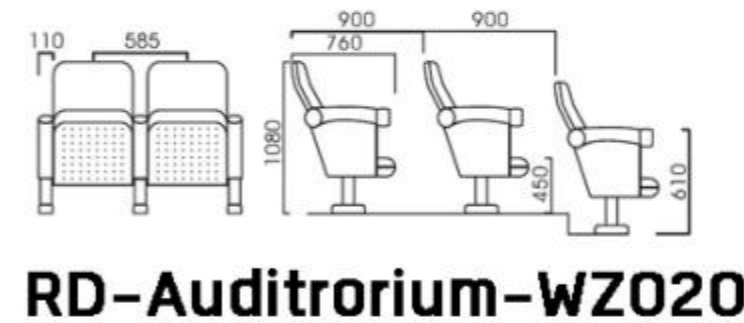

RD-Auditorium-WZ006

RD-Auditorium-WZ007

RD-Auditorium-WZ008

RD-Auditorium-WZ010

RD-Auditorium-WZ009

RD-Auditorium-WZ011

Model: BG-402

Applicable Place: Auditorium, Treater, Opera House, Concert Hall, etc.