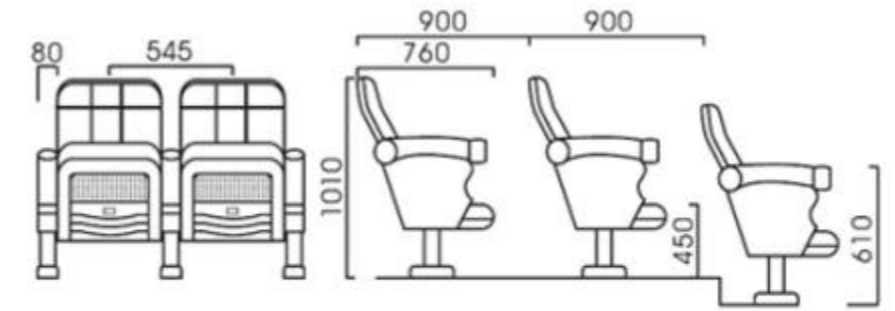

RD-Auditorium-WZ006

RD-Auditorium-WZ007

RD-Auditorium-WZ008

RD-Auditorium-WZ010

RD-Auditorium-WZ009

RD-Auditorium-WZ011

Model: BG-402

Applicable Place: Auditorium, Treater, Opera House, Concert Hall, etc.