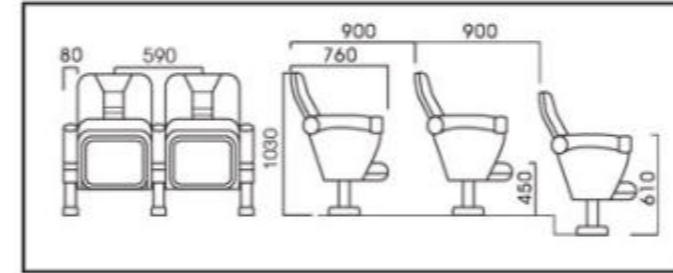

Applicable Place: Auditorium, Treater, Opera House, Concert Hall, etc.

Model: BG-412

Applicable Place: Auditorium, Treater, Opera House, Concert Hall, etc.