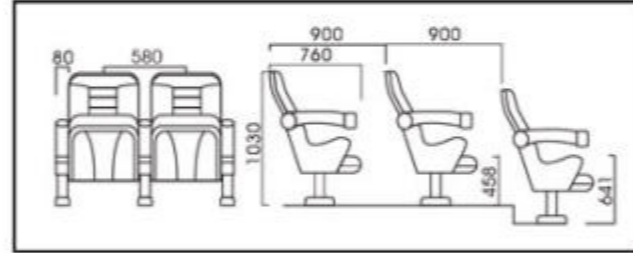

RD-Auditorium-WZ006

RD-Auditorium-WZ007

RD-Auditorium-WZ008

RD-Auditorium-WZ010

RD-Auditorium-WZ009

RD-Auditorium-WZ011

Model: BG-402

Applicable Place: Auditorium, Treater, Opera House, Concert Hall, etc.