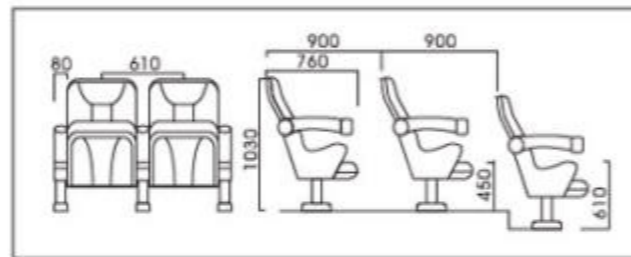

Model: BG-434-1