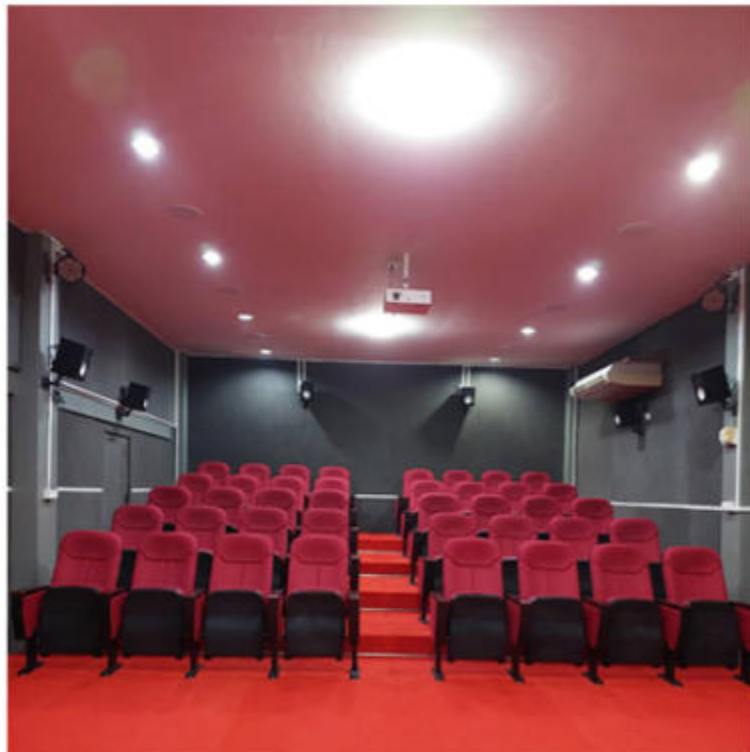

ห้องประชุม 40ที่นั่ง
จังหวัดเชียงใหม่